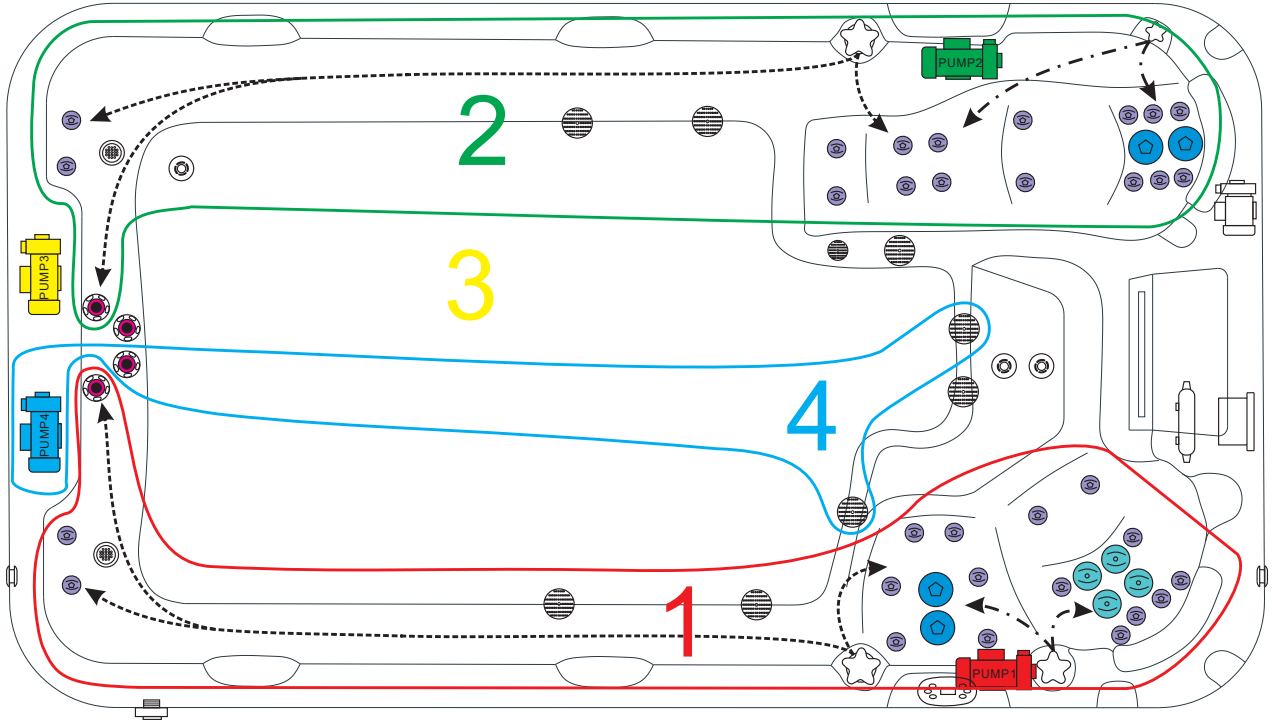

POWER SUPPLY
1x 20A/380V

	Clusterjet 150293	12pcs		Water Diverter	150493		Controller & Heater 152222
	Clusterjet 152186	2pcs		Air Control	150520		Drainage 150511
	Power Jet 150155	5pcs		UV lamp	150777		WTC50 Circ. Pump 150817
	Swim Jet 150202	1pc		Small Corner Pillow	150424		LP300 Mass. Pump 150818 (4pcs)
	Spa Light 150781	2pcs		2x Filter 6ch-940	151140		TP600 Display 151059
	Suction 150516	1pc		Filter Front Black	152046		
	Suction 150517	8pcs