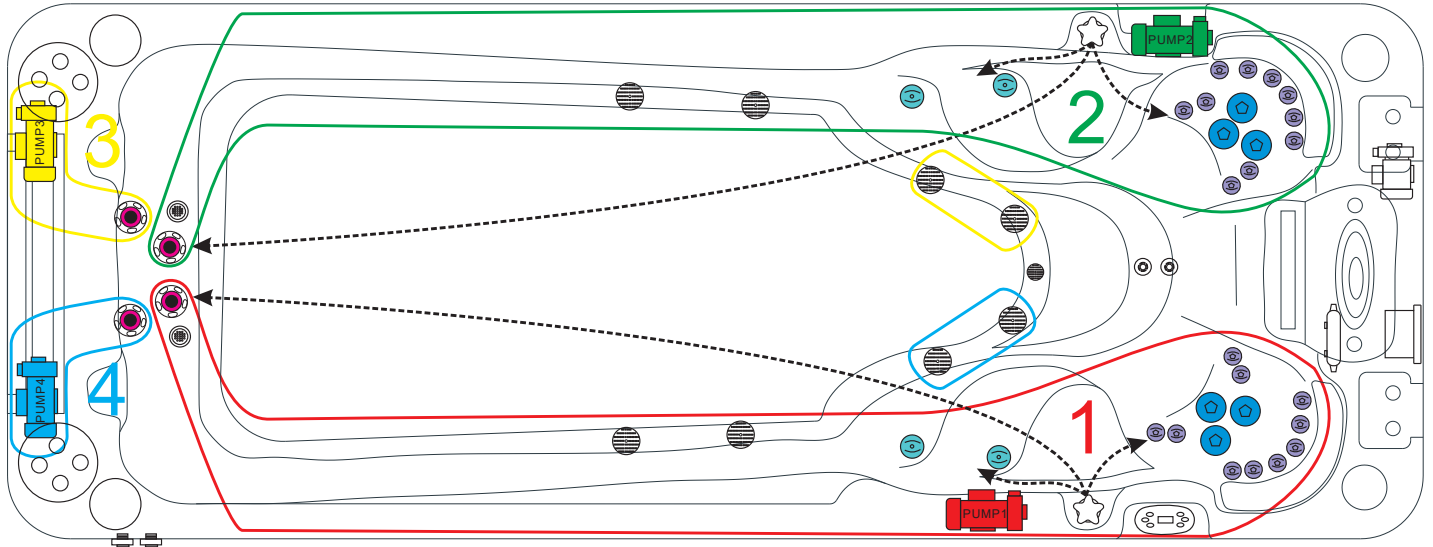

passion
spas | love your senses

SWIMSPA AQUATIC 2

PASSION SPAS SPORT- EN FITNESS COLLECTION

SPECIFICATIONS/GENERAL

Dimensions LxWxH.....	600x228x126 cm
Number of Seats.....	2
Capacity in Liter.....	12500
Dry Weight in kg.....	1400
Full Weight in kg.....	13900
Shell Material.....	Aristech® Acrylic with Vinylester and Polyester
Synthetic Maintenance Free Cabinet.....	Standard
Removable Side Panels.....	4
Cabinet Material.....	Synthetic
Durable Support System.....	Synthetic
Everlast™ Full Floor Support Material.....	Polyester
High Density Urethane Insulation.....	Standard
Cup Holders.....	5

PUMP INFORMATION

Massage Pump 1: LX LP300.....	2,2 kW
Massage Pump 2: LX LP300.....	2,2 kW
Massage Pump 3: LX LP300.....	2,2 kW
Massage Pump 4: LX LP300.....	2,2 kW
Filtration Pump: LX WTC50M.....	250W

ELECTRICAL SYSTEM

Voltage.....	230/380 V
Amperage.....	380V-20A/230V-40A
Full Flow Electric Heater.....	3 kW
Control System.....	Balboa GS523DZ
Light (18 x Multi Color LED).....	Standard
Electronic Topside Control.....	Balboa VL801D

passion
spas | love your senses

SWIMSPA AQUATIC 2

PASSION SPAS SPORT- EN FITNESS COLLECTION

POWER SUPPLY
1x 20A/380V

Clusterjet 150293 20pcs

Clusterjet 152186 4pcs

Power Jet 150155 6pcs

Swim Jet 150202 4pc