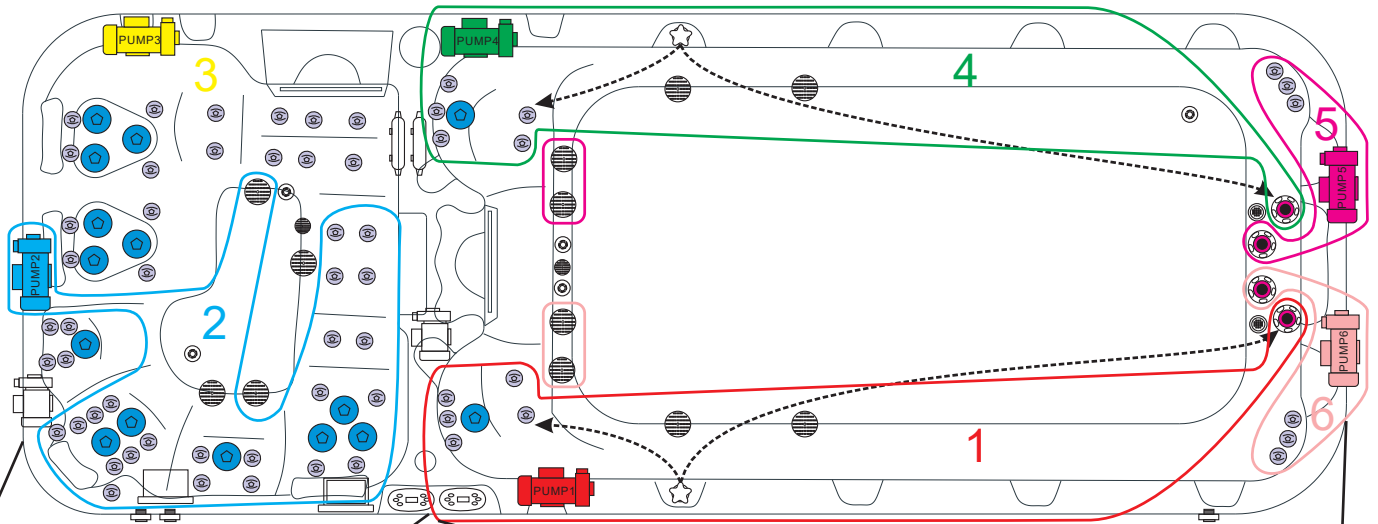

POWER SUPPLY
1x 20A/230V or
1x 16A/380V

POWER SUPPLY
1x 20A/380V

Clusterjet 150293 60pcs

Power Jet 150155 13pcs

Swim Jet 150202 4pcs

Spa Light 150781 2pcs

Suction 150516 2pcs

Suction 150517 12pcs

Water Diverter 150493

UV lamp 150777

Small Pillow 150403

Big Pillow 150404

Filter Front Black 152046
Filter 6ch-940 151140

Controller & Heater 152220
JZ6013x1

Controller & Heater 152222
JZ6013x2

Drainage 150511

WTC50 Circ. Pump 150817

LP300 Mass. Pump 150818
(6pcs)

TP600 Display 151059
(2pcs)