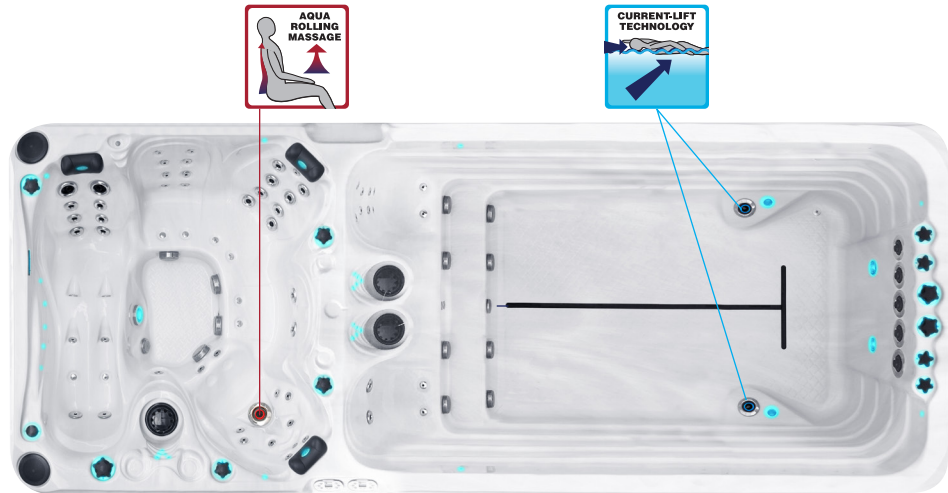

passion
spas | love your senses

DYNAMIC - DYNAMIC DEEP

PASSION SPAS SPORT- EN FITNESS COLLECTION

SPECIFICATIONS/GENERAL

Dimensions L x W x H.....	590 x 227 x 126 cm
Number of Seats.....	7
Number of Loungers.....	1
Capacity in Liter.....	10500
Dry Weight in kg.....	1300
Full Weight in kg.....	11800
Shell Material.....	Aristech® Acrylic with Vinylester and Polyester
Synthetic Maintenance Free Cabinet.....	Standard
Removable Side Panels.....	8
Durable Support System.....	Synthetic
Everlast™ Full Floor Support Material.....	Polyester
High Density Urethane Insulation.....	Standard
Cup Holders.....	5

WATER SYSTEM

Total jets.....	56
Air Injector Jets.....	??
Air Control Valve.....	??
Filters / Surface.....	(2) 50 Square Feet
Top Access Skim Filter.....	High-Volume Vortex Skimmer
Floor Drain.....	1
External Drain.....	1
Hi Flow Suctions.....	4
Water Diverter Valve.....	??
6" Aqua Rolling Massage Jet.....	1
5" Massage Jets, Directional, Rotational and Pulsational.....	??
3" Directional Jets.....	??
2" Directional Jets.....	??
Ozone Jets.....	1

SPECIAL FEATURES

Soft Air Massage System.....	Standard
Molded Headrest Soft Pillows with LED Light.....	3
StarBrite Interior LED Light System.....	Standard
Cascade Creek Water Fall.....	1
Exterior Corner LED Lighting.....	Standard
Aromatherapy System.....	Standard
Ozone Sanitation System.....	Standard
UV Synergy System.....	Standard
Ultra Efficient Dual-Wrap Cabinet Insulation.....	Standard
5/4 Ultra Efficient Walk-On Cover.....	Optional