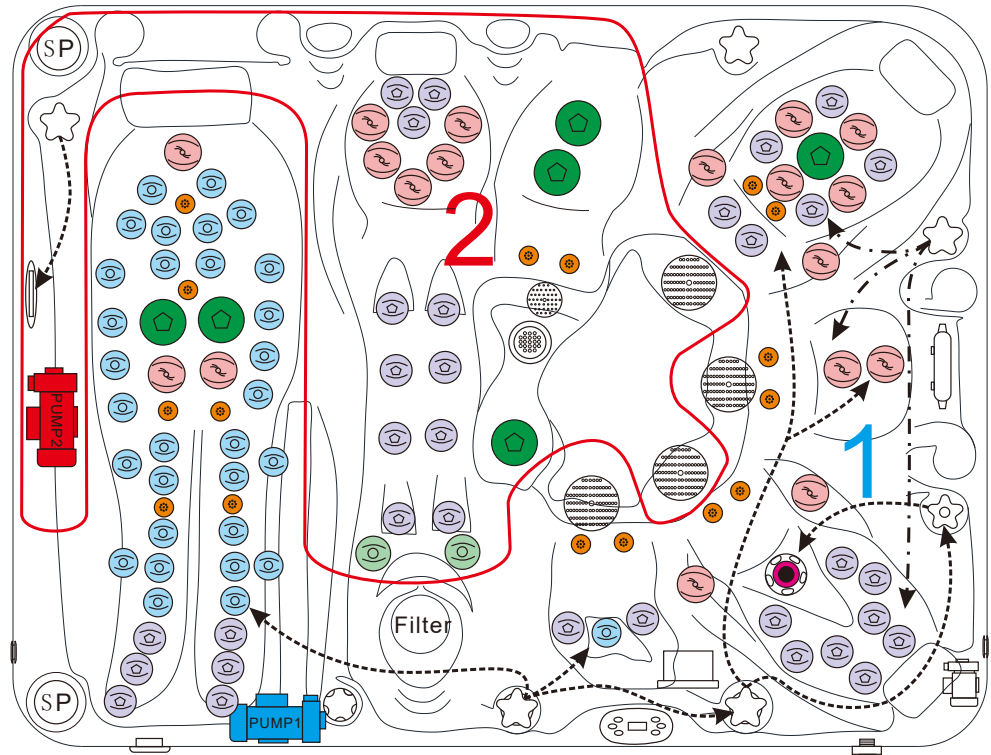

THE ECSTATIC

PASSION SPAS SIGNATURE COLLECTION

passion
spas | love your senses

SPECIFICATIONS/GENERAL

Dimensions L x W x H.....	305 x 228 x 91 cm
Number of Seats.....	4
Number of Loungers.....	2
Capacity in Liter.....	1650
Dry Weight in kg.....	500
Full Weight in kg.....	2150
Shell Material.....	Aristech® Acrylic with Vinylester and Polyester
Synthetic Maintenance Free Cabinet.....	Standard
Removable Side Panels.....	4
Cabinet Material.....	Synthetic
Durable Support System.....	Synthetic
Everlast™ Full Floor Support Material.....	Polyester
High Density Urethane Insulation.....	Standard
Cup Holders.....	4

PUMP INFORMATION

Massage Pump 1: LX LP300.....	2,2 kW
Massage Pump 2: LX LP300.....	2,2 kW
Filtration Pump: LX WTC50M.....	250W
Air Pump: LX AP300.....	300W

ELECTRICAL SYSTEM

Voltage.....	230/380 V
Amperage.....	230V - 20A / 380V - 16A
Full Flow Electric Heater.....	3 kW
Control System.....	Balboa BP600
Light (18 x Multi Color LED).....	Standard
Electronic Topside Control.....	Balboa TP600

passion
spas | love your senses

THE ECSTATIC

PASSION SPAS EXCLUSIVE COLLECTION

POWER SUPPLY
1x 20A/230V or
1x 16A/380V

	Clusterjet 150293	29pcs		Water Diverter	150493		Speaker	150321
	Clusterjet 151322	31pcs		Air Control	150520		Controller & Heater JZ6013x1	152220
	Clusterjet 152186	2pcs		Water Diverter	152029		Drainage	150511
	Mini Jet 150126	18pcs		Aromatherapy	150560		WTC50 Circ. Pump	150817
	Power Jet 150155	6pcs		UV lamp	150777		LP300 Mass. Pump	150818
	Swim Jet 150202	1pc		Pillow	150403		LP300 Mass. Pump	150818
	Blowerjet 150561	16pcs		Big Pillow	150404		TP600 Display	151059
	Spa Light 150781	1pc		Filter lid Black	159111			
	Suction 150516	1pc		Filter 4ch-949	151131			
	Suction 150517	4pcs						