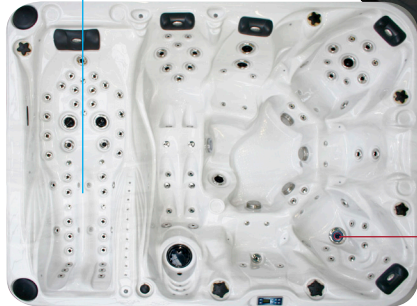

THE ECSTATIC

PASSION SPAS SIGNATURE COLLECTION

passion
spas | love your senses

SPECIFICATIONS/GENERAL

Dimensions L x W x H.....	305 x 228 x 91 cm
Number of Seats.....	4
Number of Loungers.....	2
Capacity in Liter.....	1650
Dry Weight in kg.....	500
Full Weight in kg.....	2150
Shell Material.....	Aristech® Acrylic with Vinylester and Polyester
Synthetic Maintenance Free Cabinet.....	Standard
Removable Side Panels.....	4
Cabinet Material.....	Synthetic
Durable Support System.....	Synthetic
Everlast™ Full Floor Support Material.....	Polyester
High Density Urethane Insulation.....	Standard
Cup Holders.....	4

WATER SYSTEM

Total jets.....	110
Water Jets, Stainless Steel.....	100
Air Injector Jets.....	10
Air Control Valve.....	3
Filters / Surface.....	(1) 50 Square Feet
Top Access Skim Filter.....	High-Volume Vortex Skimmer
Floor Drain.....	1
External Drain.....	1
Hi Flow Suctions.....	4
Water Diverter Valve.....	2
5" Massage Jets, Directional, Rotational and Pulsational.....	7
3" Directional Jets.....	16
2" Directional Jets.....	76
Ozone Jets.....	1

SPECIAL FEATURES

Soft Air Massage System.....	Standard
Molded Headrest Soft Pillows with LED Light.....	4
StarBrite Interior LED Light System.....	Standard
Audio System with iPOD docking station, 2 built-in speakers...Standard	
Cascade Creek Water Fall.....	2
Exterior Corner LED Lighting.....	2
Aromatherapy System.....	Standard
Ozone Sanitation System.....	Standard
Synergy Water Maintenance System.....	Standard
Ultra Efficient Dual-Wrap Cabinet Insulation.....	Standard
5/4 Ultra Efficient Walk-On Cover.....	Standard
Wifi Ready.....	Standard