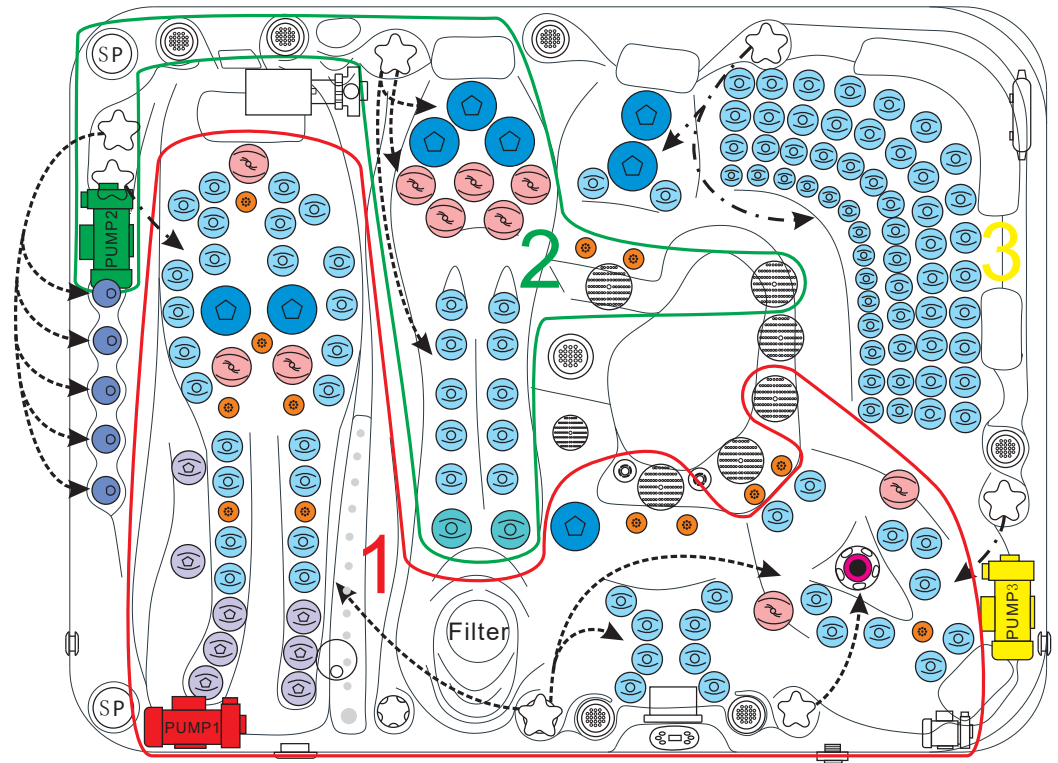

passion
spas | love your senses

ECSTATIC WAVE

PASSION SPAS EXCLUSIVE COLLECTION

SPECIFICATIONS/GENERAL

Dimensions L x W x H.....	305 x 228 x 91 cm
Number of Seats.....	5
Number of Loungers.....	2
Capacity in Liter.....	1650
Dry Weight in kg.....	500
Full Weight in kg.....	2150
Shell Material.....	Aristech® Acrylic with Vinylester and Polyester
Synthetic Maintenance Free Cabinet.....	Standard
Removable Side Panels.....	4
Durable Support System.....	Synthetic
Everlast™ Full Floor Support Material.....	Polyester
High Density Urethane Insulation.....	Standard
Cup Holders.....	6

ELECTRICAL SYSTEM

Voltage.....	230/380 V
Amperage.....	32 Amp - 230V / 16 Amp - 380 V
Full Flow Electric Heater.....	3 kw
Control System.....	Balboa 6031XZ
Light (18 x Multi Color LED).....	Standard
Electronic Topside Control.....	Balboa TP800

passion
spas | love your senses

ECSTATIC WAVE

PASSION SPAS EXCLUSIVE COLLECTION

POWER SUPPLY
1x 16A/380V

	Waterjet 153950	5pcs		Air Control 150827		Speaker 150321
	Clusterjet 150293	8pcs		Water Diverter 150493		Controller & Heater 152222 JZ6013x2
	Clusterjet 151322	110pcs		Water/Air Control 150520		Drainage 150511
	Clusterjet 152186	2pcs		Aromatherapy 150560		WTC50 Circ. Pump 150817
	Mini Jet 150126	10pcs		UV lamp 150777		LP300 Mass. Pump 150818 (3pcs)
	Power Jet 150155	8pcs		Pillow 150403		TP800 Display 151061
	Swim Jet 150202	1pc		Corner Pillow 150387		Diverter Pump 150828
	Blowerjet 150561	13pcs		Filter lid Black 159111		
	Spa Light 150766	6pcs		Filter 4ch-949 151131		
	Spa Light 150781	1pc				
	Suction 150516	1pc				
	Suction 150517	6pcs				