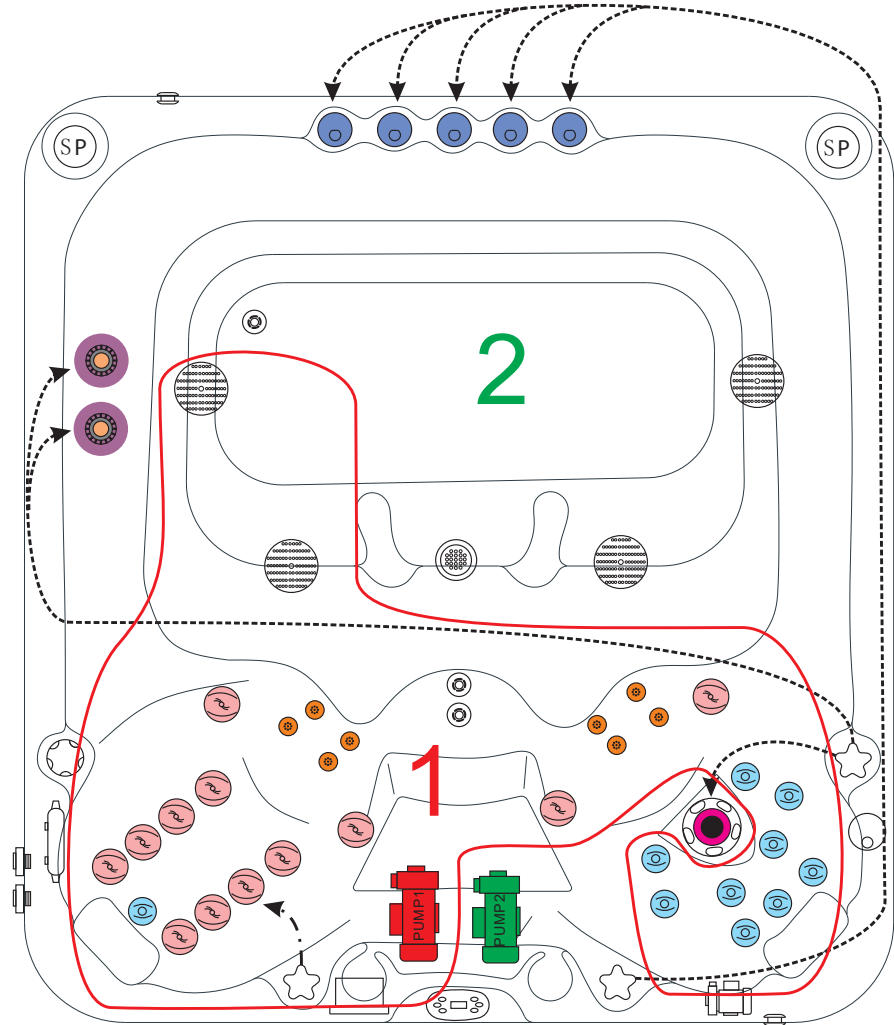

POWER SUPPLY

1x 16A/380V or
1x 20A/230V

	Waterjet 153950	10pcs		Air Blower	150827		Speaker	150321
	Clusterjet 151322	10pcs		Air/Water Control	150520		Controller & Heater JZ6013x1	152220
	Mini Jet 150126	12pcs		Aromatherapy	150560		Drainage	150511
	Swim Jet 150202	6pcs		UV-lamp	150777		WTC50 Circ. Pump	150817
	Jet			Pillow	150403		LP300 Mass. Pump	150818
	Blowerjet 150561	8pcs					LP300 Mass. Pump	150818
	Spa Light 150766	1pc					TP600 Display	151059
	Suction 150517	4pcs