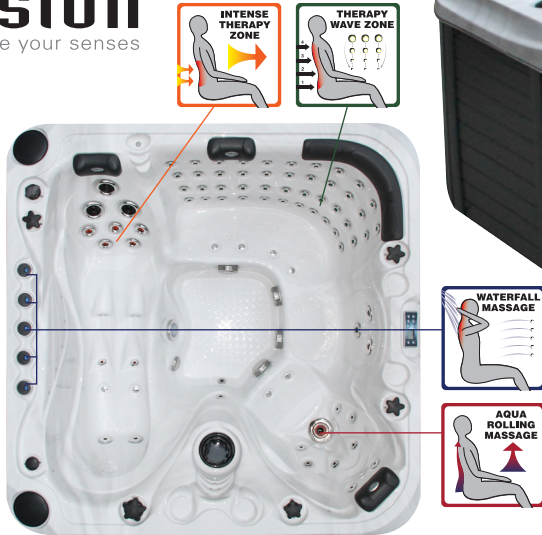

THE FELICITY

PASSION SPAS EXCLUSIVE COLLECTION

passion
spas | love your senses

SPECIFICATIONS/GENERAL

Dimensions LxWxH.....	213x213x91 cm
Number of Seats.....	4
Number of Loungers.....	1
Capacity in Liter.....	1490
Dry Weight in kg.....	390
Full Weight in kg.....	1880
Shell Material.....	Aristech® Acrylic with Vinylester and Polyester
Synthetic Maintenance Free Cabinet.....	Standard
Removable Side Panels.....	4
Durable Support System.....	Synthetic
Everlast™ Full Floor Support Material.....	Polyester
High Density Urethane Insulation.....	Standard
Cup Holders.....	4

WATER SYSTEM

Total jets.....	78
Water Jets, Stainless Steel.....	70
Air Injector Jets.....	8
Air Control Valve.....	2
Filters / Surface.....	(1) 50 Square Feet
Top Access Skim Filter.....	High-Volume Vortex Skimmer
Floor Drain.....	1
External Drain.....	1
Hi Flow Suctions.....	4
Water Diverter Valve.....	1
5" Massage Jets, Directional, Rotational and Pulsational.....	4
3" Directional Jets.....	10
2" Directional Jets.....	36
Ozone Jets.....	1

SPECIAL FEATURES

Soft Air Massage System.....	Standard
Molded Headrest Soft Pillows with LED Light.....	4
StarBrite Interior LED Light System.....	Standard
Cascade Creek Water Fall.....	1
Exterior Corner LED Lighting.....	2
Aromatherapy System.....	Standard
Ozone Sanitation System.....	Standard
Synergy Water Maintenance System.....	Standard
Ultra Efficient Dual-Wrap Cabinet Insulation.....	Standard
5/4 Ultra Efficient Walk-On Cover.....	Standard
Wifi Ready.....	Standard

PUMP INFORMATION

Massage Pump 1: LX LP300.....	2,2 kW
Massage Pump 2: LX LP300.....	2,2 kW
Filtration Pump: LX WTC50M.....	250W
Air Pump: LX AP300.....	300W

ELECTRICAL SYSTEM

Voltage.....	230/380 V
Amperage.....	230V - 20A / 380V - 16A
Full Flow Electric Heater.....	3 kW
Control System.....	Balboa BP600
Light (18 x Multi Color LED).....	Standard
Electronic Topside Control.....	Balboa TP600