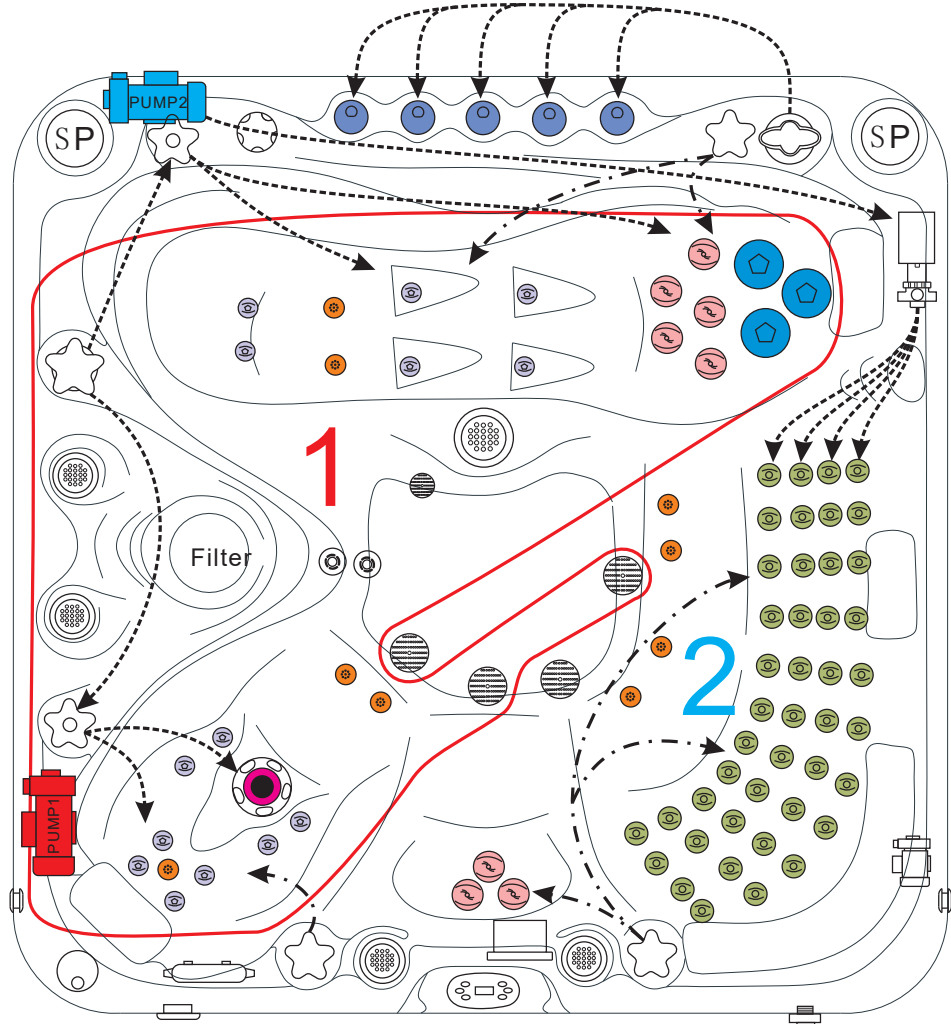

THE FELICITY

PASSION SPAS EXCLUSIVE COLLECTION

passion
spas | love your senses

SPECIFICATIONS/GENERAL

Dimensions LxWxH.....	213x213x91 cm
Number of Seats.....	4
Number of Loungers.....	1
Capacity in Liter.....	1490
Dry Weight in kg.....	390
Full Weight in kg.....	1880
Shell Material.....	Aristech® Acrylic with Vinylester and Polyester
Synthetic Maintenance Free Cabinet.....	Standard
Removable Side Panels.....	4
Durable Support System.....	Synthetic
Everlast™ Full Floor Support Material.....	Polyester
High Density Urethane Insulation.....	Standard
Cup Holders.....	4

PUMP INFORMATION

Massage Pump 1: LX LP300.....	2,2 kW
Massage Pump 2: LX LP300.....	2,2 kW
Filtration Pump: LX WTC50M.....	250W
Air Pump: LX AP300.....	300W

ELECTRICAL SYSTEM

Voltage.....	230/380 V
Amperage.....	230V - 20A / 380V - 16A
Full Flow Electric Heater.....	3 kW
Control System.....	Balboa BP600
Light (18 x Multi Color LED).....	Standard
Electronic Topside Control.....	Balboa TP600

passion
spas | love your senses

THE FELICITY

PASSION SPAS EXCLUSIVE COLLECTION

POWER SUPPLY
1x 20A/230V or
1x 16A/380V

	Waterjet 153950	5pcs		Water Control	152198		Speaker	150321
	Clusterjet 151322	14pcs		Air Control	150520		Controller & Heater JZ6013x1	152220
	Clusterjet 152186	44pcs		Air Blower	150827		Drainage	150511
	Mini Jet 150126	8pcs		Water Diverter	152029		WTC50 Circ. Pump	150817
	Power Jet 150155	3pcs		Water Diverter	150493		LP300 Mass. Pump	150818
	Swim Jet 150202	1pc		Aromatherapy	150560		LP300 Mass. Pump	150818
	Blowerjet 150561	9pcs		UV lamp	150777		TP800 Display	151061
	Spa Light 150766	4pcs		Pillow	150403		Water Diverter Pump	150828
	Spa Light 150781	1pc		Corner Pillow	150407			
	Suction 150516	1pc		Filter lid Black	159111			
	Suction 150517	4pcs		Filter 4ch-949	151131			