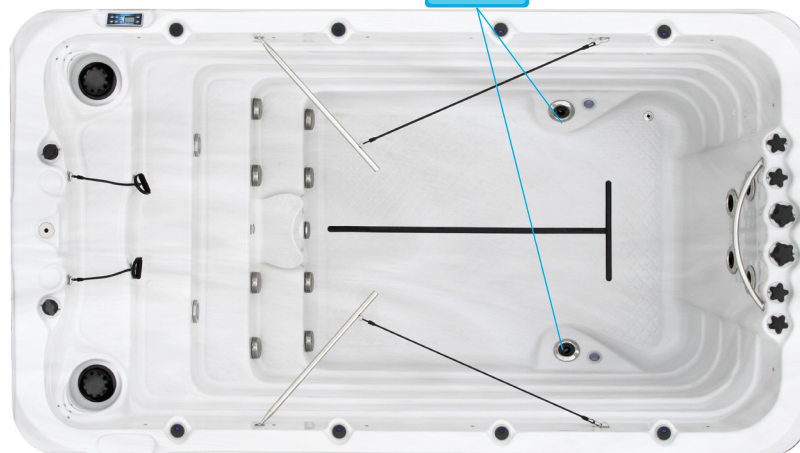

SWIMSPA FITNESS I - FITNESS I DEEP

PASSION SPAS SPORT- EN FITNESS COLLECTION

SPECIFICATIONS/GENERAL

Dimensions LxW x H.....	400 x 228 x 126/155 cm
Number of Seats.....	1
Capacity in Liter.....	7500/9000
Dry Weight in kg.....	1200/1400
Full Weight in kg.....	8700/10400
Shell Material.....	Aristech® Acrylic with Vinylester and Polyester
Synthetic Maintenance Free Cabinet.....	Standard
Removable Side Panels.....	8
Cabinet Material.....	Synthetic
Durable Support System.....	Synthetic
Everlast™ Full Floor Support Material.....	Polyester
High Density Urethane Insulation.....	Standard
Cup Holders.....	2

WATER SYSTEM

Total jets.....	6
Filters / Surface.....	(2) 50 Square Feet
Top Access Skim Filter.....	High-Volume Vortex Skimmer
Floor Drain.....	1
External Drain.....	1
Hi Flow Suctions.....	8
Water Diverter Valve.....	2
Power Swim Jets.....	4
Floor Swim Jets.....	2
Ozone Jets.....	1

SPECIAL FEATURES

StarBrite Interior LED Light System.....	Standard
Exterior Corner LED Lighting.....	4
Ozone Sanitation System.....	Standard
Synergy Water Maintenance System.....	Standard
Ultra Efficient Dual-Wrap Cabinet Insulation.....	Standard
5/4 Ultra Efficient Walk-On Cover.....	Standard
Wifi Ready.....	Standard

Voltage.....	230/380 V
Amperage.....	380V-20A/230V-40A
Full Flow Electric Heater.....	3 kW
Control System.....	Balboa GS523DZ
Light (18 x Multi Color LED).....	Standard
Electronic Topside Control.....	Balboa VL801D