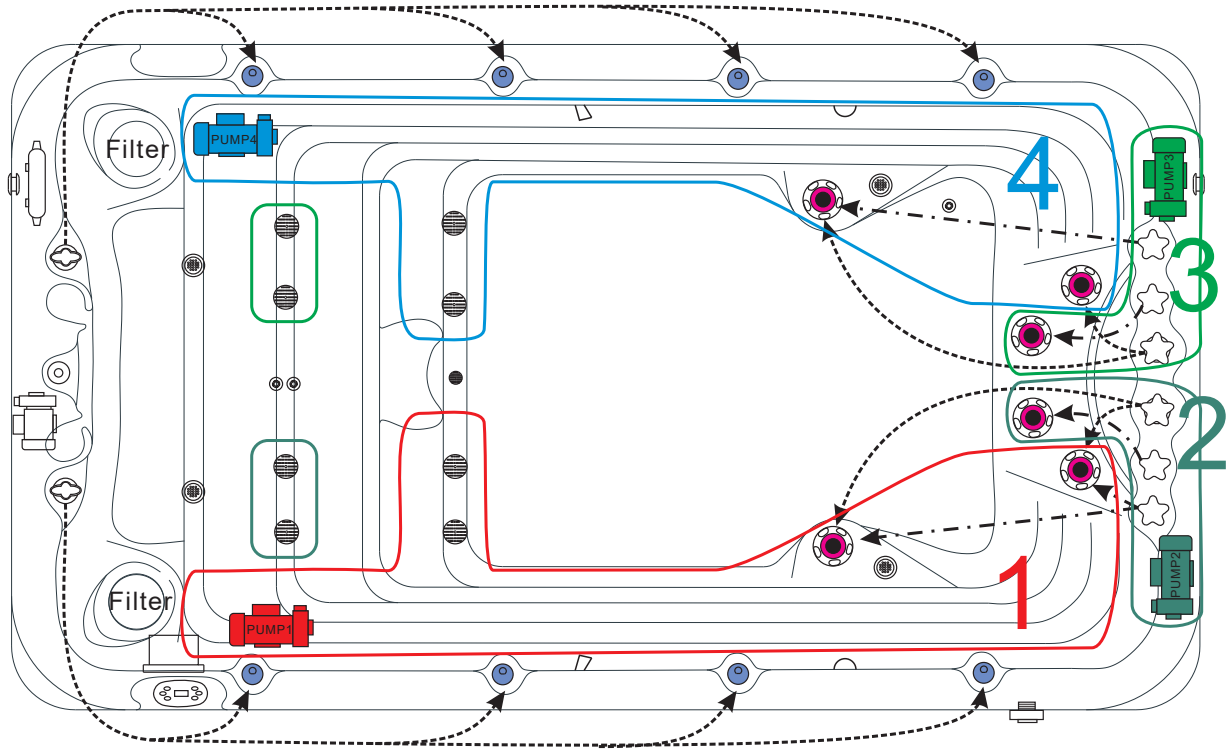

SPECIAL FEATURES

StarBrite Interior LED Light System.....	Standard
Exterior Corner LED Lighting.....	4
Ozone Sanitation System.....	Standard
Synergy Water Maintenance System.....	Standard
Ultra Efficient Dual-Wrap Cabinet Insulation.....	Standard
5/4 Ultra Efficient Walk-On Cover.....	Standard
Wifi Ready.....	Standard

PUMP INFORMATION

Massage Pump 1:LX LP300.....	2,2 kW
Massage Pump 2:LX LP300.....	2,2 kW
Massage Pump 3:LX LP300.....	2,2 kW
Massage Pump 4:LX LP300.....	2,2 kW
Filtration Pump: LX WTC50M.....	250W

ELECTRICAL SYSTEM

Voltage.....	230/380 V
Amperage.....	380V-20A/230V-40A
Full Flow Electric Heater.....	3 kW
Control System.....	Balboa GS523DZ
Light (18 x Multi Color LED).....	Standard
Electronic Topside Control.....	Balboa VL801D

SWIMSPA FITNESS I - I DEEP

PASSION SPAS SPORT- EN FITNESS COLLECTION

passion
spas | love your senses

POWER SUPPLY
1x 20A/380V

	Waterjet 153950	8pcs		Water Control	152198		Controller & Heater JZ6013x2	152222
	Swim Jet 150202	6pcs		Water Diverter	150493		Drainage	150511
	Spa Light 150766	4pcs		Air Control	150520		WTC50 Circ. Pump	150817
	Suction 150516	1pc		UV-lamp	150777		LP300 Mass. Pump	150818
	Suction 150517	8pcs		Filter lid Black	159111		TP600 Display	151059
				Filter 6ch-949	151131			