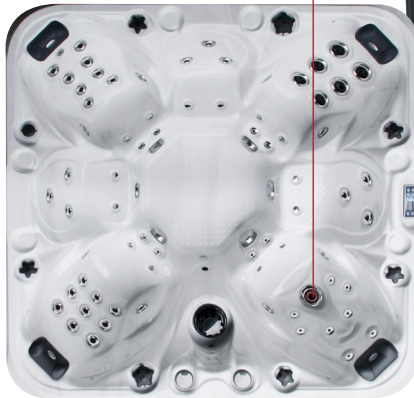

THE JOY

PASSION SPAS SIGNATURE COLLECTION

passion
spas | love your senses

SPECIFICATIONS/GENERAL

Dimensions LxW x H.....	225 x 225 x 91 cm
Number of Seats.....	7
Capacity in Liter.....	1345
Dry Weight in kg.....	395
Full Weight in kg.....	1740
Shell Material.....	Aristech® Acrylic with Vinylester and Polyester
Synthetic Maintenance Free Cabinet.....	Standard
Removable Side Panels.....	4
Cabinet Material.....	Synthetic
Durable Support System.....	Synthetic
Everlast™ Full Floor Support Material.....	Polyester
High Density Urethane Insulation.....	Standard
Cup Holders.....	6

WATER SYSTEM

Total jets.....	66
Water Jets, Stainless Steel.....	58
Air Injector Jets.....	8
Air Control Valve.....	3
Filters / Surface.....	(1) 50 Square Feet
Top Access Skim Filter.....	High-Volume Vortex Skimmer
Floor Drain.....	1
External Drain.....	1
Hi Flow Suctions.....	4
Water Diverter Valve.....	1
5" Massage Jets, Directional, Rotational and Pulsational.....	7
3" Directional Jets.....	34
2" Directional Jets.....	16
Ozone Jets.....	1

SPECIAL FEATURES

Soft Air Massage System.....	Standard
Molded Headrest Soft Pillows with LED Light.....	4
StarBrite Interior LED Light System.....	Standard
Audio System with iPod docking station, 2 built-in speakers.....	Standard
Exterior Corner LED Lighting.....	2
Aromatherapy System.....	Standard
Ozone Sanitation System.....	Standard
Synergy Water Maintenance System.....	Standard
Ultra Efficient Dual-Wrap Cabinet Insulation.....	Standard
5/4 Ultra Efficient Walk-On Cover.....	Standard
Wifi Ready.....	Standard