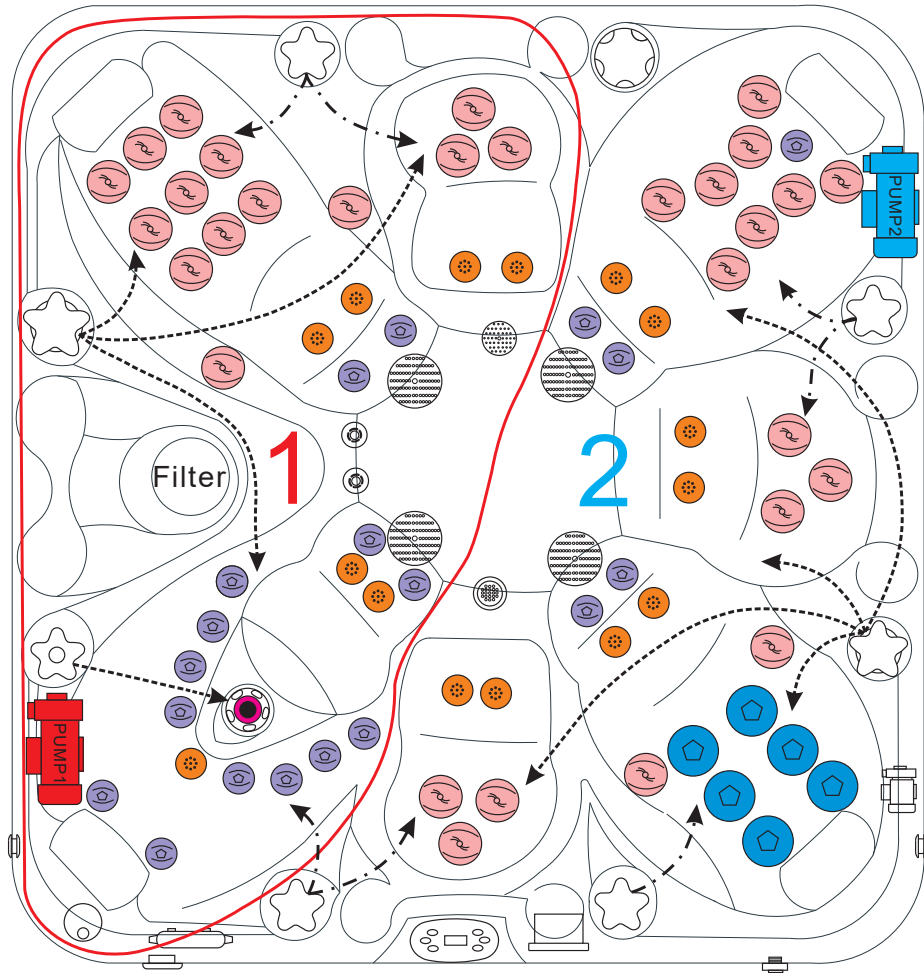

THE JOY

PASSION SPAS SIGNATURE COLLECTION

passion
spas | love your senses

SPECIFICATIONS/GENERAL

Dimensions LxW x H.....	225 x 225 x 91 cm
Number of Seats.....	7
Capacity in Liter.....	1345
Dry Weight in kg.....	395
Full Weight in kg.....	1740
Shell Material.....	Aristech® Acrylic with Vinylester and Polyester
Synthetic Maintenance Free Cabinet.....	Standard
Removable Side Panels.....	4
Cabinet Material.....	Synthetic
Durable Support System.....	Synthetic
Everlast™ Full Floor Support Material.....	Polyester
High Density Urethane Insulation.....	Standard
Cup Holders.....	6

PUMP INFORMATION

Massage Pump 1: LX LP300.....	2,2 kW
Massage Pump 2: LX LP300.....	2,2 kW
Filtration Pump: LX WTC50M.....	250 W
Air Pump: LX AP300.....	300 W

ELECTRICAL SYSTEM

Voltage.....	230/380 V
Amperage.....	230V - 20A / 380V - 16A
Full Flow Electric Heater.....	3 kW
Control System.....	Balboa BP600
Light (18 x Multi Color LED).....	Standard
Electronic Topside Control.....	Balboa TP600

passion
spas | love your senses

THE JOY

PASSION SPAS SIGNATURE COLLECTION

POWER SUPPLY
1x 20A/230V or
1x 16A/380V

	Clusterjet 150293	17pcs		Water Diverter	150493		Speaker	151622
	Mini Jet 150126	30pcs		Air Control	150520		Controller & Heater JZ6013x1	152220
	Power Jet 150155	6pcs		Optional Air Pump	150827		Drainage	150511
	Swim Jet 150202	1pc		Water Diverter	152029		WTC50 Circ. Pump	150817
	Blowerjet 150561	15pcs		Aromatherapy	150560		LP300 Mass. Pump	150818
	Spa Light 150781	1pc		UV lamp	150777		LP300 Mass. Pump	150818
	Suction 150516	1pc		Pillow	150403		TP600 Display	151059
	Suction 150517	4pcs		Filter lid Black	159111			
				Filter 4ch-949	151131			