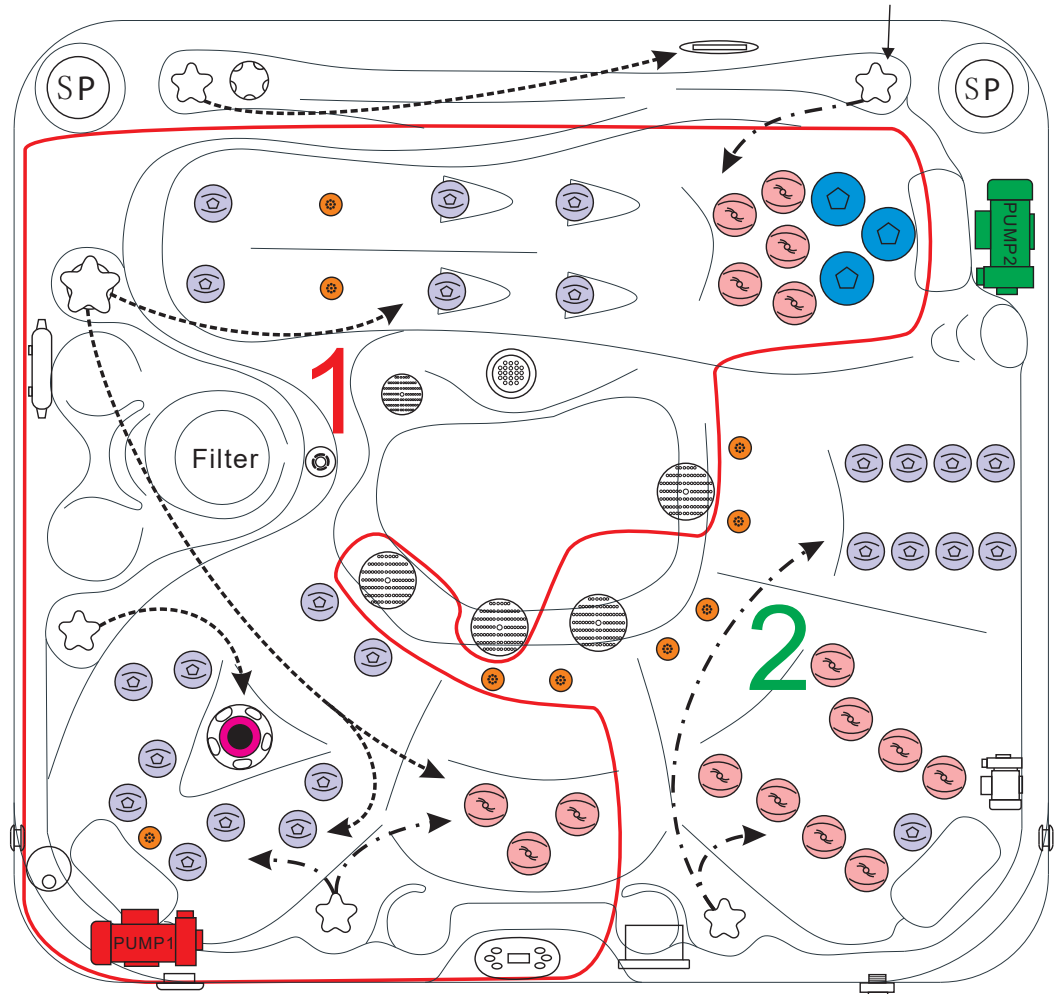

Clusterjet 150293	25pcs		Air Pump	150827		Speaker	150321
	Mini Jet 150126	16pcs		Water Diverter	152029		Controller & Heater JZ6013x1	152220
	Power Jet 150155	3pcs		Air Control	150520		Drainage	150511
	Swim Jet 150202	1pc		Aromatherapy	150560		WTC50 Circ. Pump	150817
	Blowerjet 150561	9pcs		UV Lamp	150777		LP300 Mass. Pump	150818
	Spa Light 150781	1pc		Pillow	150403		LP300 Mass. Pump	150818
	Suction 150516	1pc		Filter lid Black	159111		TP600 Display	151059
	Suction 150517	4pcs		Filter 4ch-949	151131