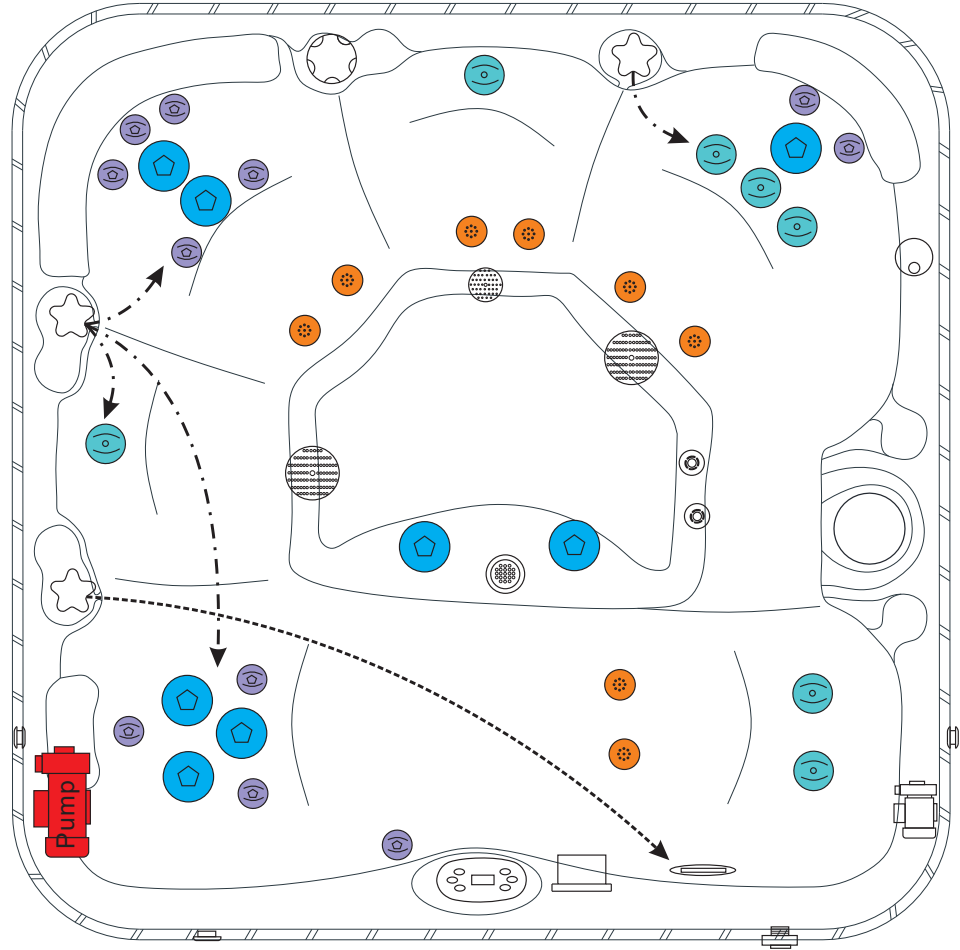

Clusterjet 150293	11 pcs		Air/Water Control	150520		Controller & Heater 151103 GS510DZ
	Clusterjet 152186	7 pcs		Air Pump	150827		Drainage 150511
	Power Jet 150155	8 pcs		Aromatherapy	150560		WTC50 Circ. Pump 150817
	Blowerjet 150561	8 pcs		Pillow	150403		LP300 Mass. Pump 150818
	Spa Light 150766	1 pc		Small Corner Pillow	150424		VL801D Display 151075
	Suction 150516	1 pc		Corner Pillow	150387		
	Suction 150517	2 pcs		Skimmer Front Filter 6ch-940	150928 151140