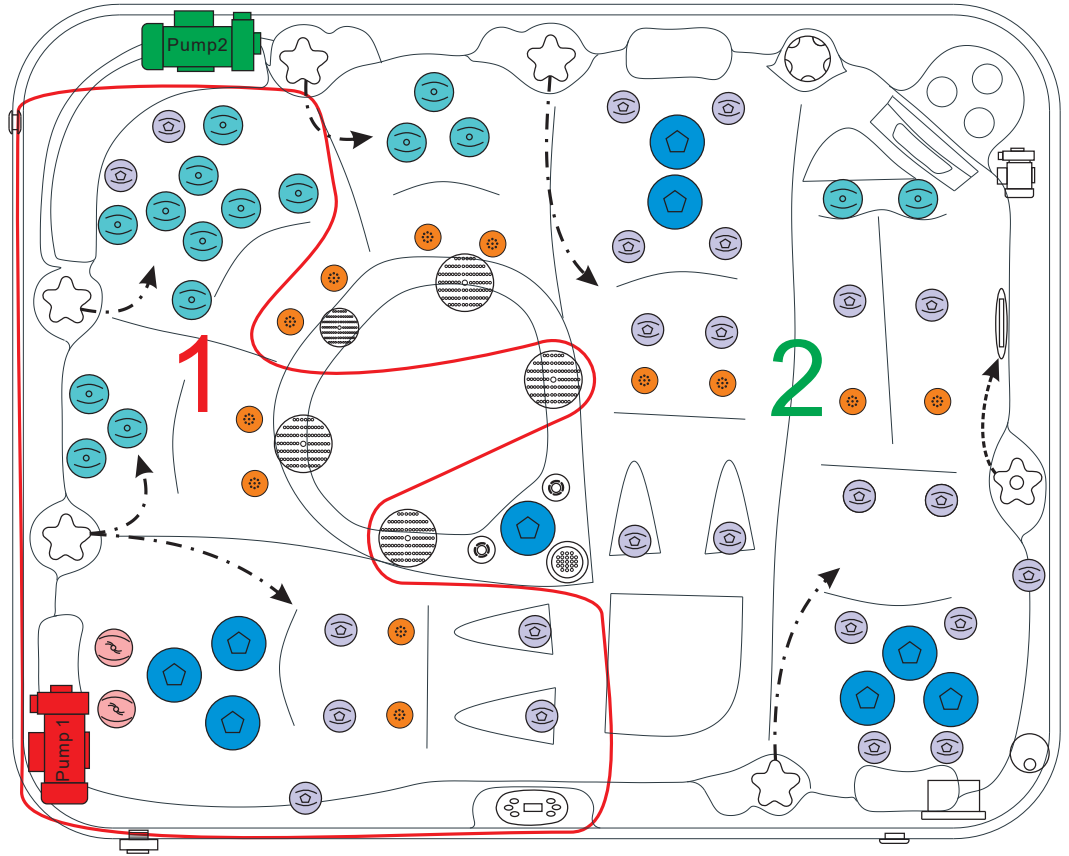

Clusterjet 150293	24pcs		Air Control	150520		Controller & Heater 151103 GS510DZ
	Clusterjet 152186	16pcs		Optional Air Pump	150827		Drainage 150511
	Mini Jet 150126	2pcs		Water Diverter	152029		WTC50 Circ. Pump 150817
	Power Jet 150155	9pcs		Aromatherapy	150560		LP300 Mass. Pump 150818
	Blowerjet 150561	12pcs		UV lamp	150777		LP300 Mass. Pump 150818
	Spa Light 150766	1pc		Pillow	150403		VL801D Display 151075
	Suction 150516	1pc		Corner Pillow	150387		
	Suction 150517	4pcs		Skimmer Front Filter 6ch-940	150928 151140