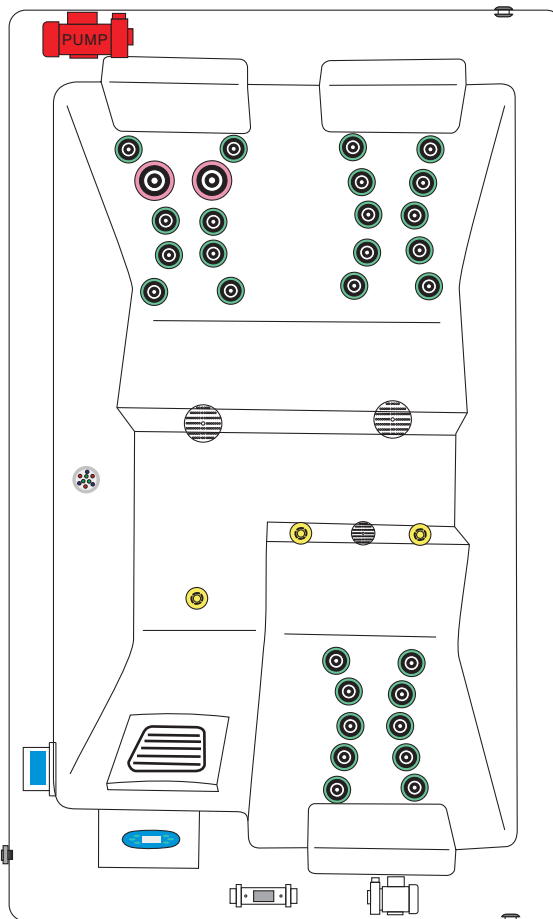

Cluster jet 28pcs

Mini jet 2pcs

Spa Light 150766 1pc

Suction 150516 1pc

Suction 150517 2pcs

UV lamp 150777

Passion Serene Pillow 153559

GS100

Drainage 150511

WTC50 Circ. Pump 150817

LP300 Mass. Pump 150818
(4pcs)

VL260