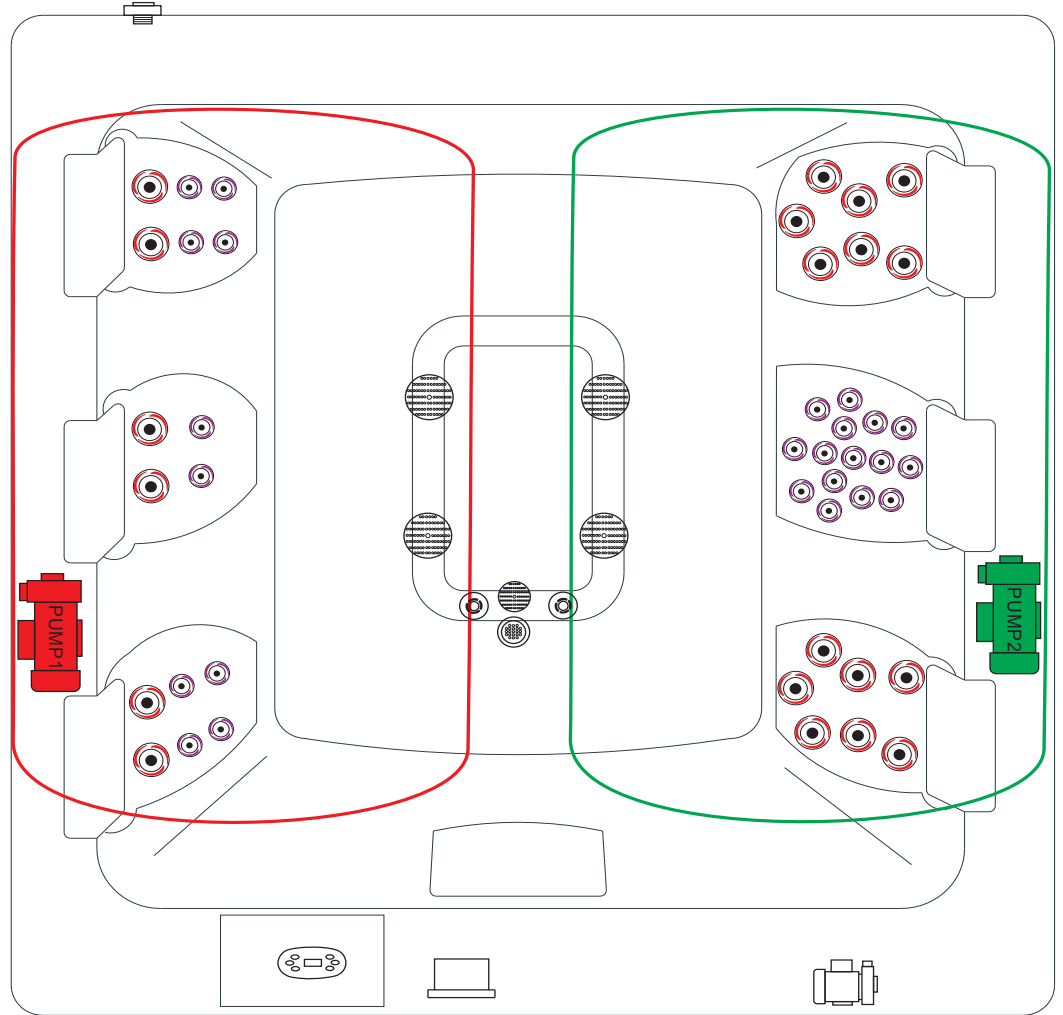

Clusterjet 150233	25pcs		Pillow	153559		Controller & Heater JZ6013x1	150041
	Mini jet 152021	20pcs		Filter J2-25	151192		WTC50 Circ. Pump	150861
	Spa Light 150766	1pc					Drainage	150511
	Suction 150516	1pc					WP200 Mass. Pump	150819
	Suction 150517	4pcs					WP200 Mass. Pump	150819
							TP600 Display	151059