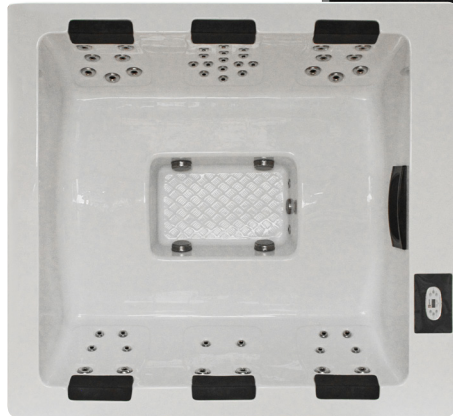

passion
spas | love your senses

THE SERENE

PASSION SPAS MODERN COLLECTION

SPECIFICATIONS/GENERAL

Dimensions L x W x H.....	243 x 224 x 93 cm
Number of Seats.....	4
Number of Loungers.....	2
Capacity in Liter.....	1570
Dry Weight in kg.....	380
Full Weight in kg.....	1850
Shell Material.....	Aristech® Acrylic with Vinylester and Polyester
Synthetic Maintenance Free Cabinet.....	Standard
Removable Side Panels.....	4
Cabinet Material.....	Synthetic
Durable Support System.....	Synthetic
Everlast™ Full Floor Support Material.....	Polyester
High Density Urethane Insulation.....	Standard

WATER

Total jets.....	48
Water Jets, Stainless Steel.....	50
Filters / Surface.....	(2) 50 Square Feet
Side Access Skim Filter.....	High-Volume Vortex Skimmer
Floor Drain.....	1
External Drain.....	1
Hi Flow Suctions.....	4
3" Directional Jets.....	20
2" Directional Jets.....	25
Ozone Jets.....	3

SYSTEM

SPECIAL FEATURES

Molded Headrest Soft Pillows with LED Light.....	6
StarBrite Interior LED Light System.....	Standard
Perimeter Light under shell lip.....	Standard
Aromatherapy System.....	Standard
Ozone Sanitation System.....	Standard
Synergy Water Maintenance System.....	Standard
Ultra Efficient Dual-Wrap Cabinet Insulation.....	Standard
5/4 Ultra Efficient Walk-On Cover.....	Standard
Wifi Ready.....	Standard

PUMP INFORMATION

Massage Pump 1: LX LP300.....	2,2 kW
Massage Pump 2: LX LP300.....	2,2 kW
Filtration Pump: LX WTC50M.....	250W

ELECTRICAL SYSTEM

Voltage.....	230/380 V
Amperage.....	230V - 20A / 380V - 16A
Full Flow Electric Heater.....	3 kW
Control System.....	Balboa BP600
Light (18 x Multi Color LED).....	Standard
Electronic Topside Control.....	Balboa TP600